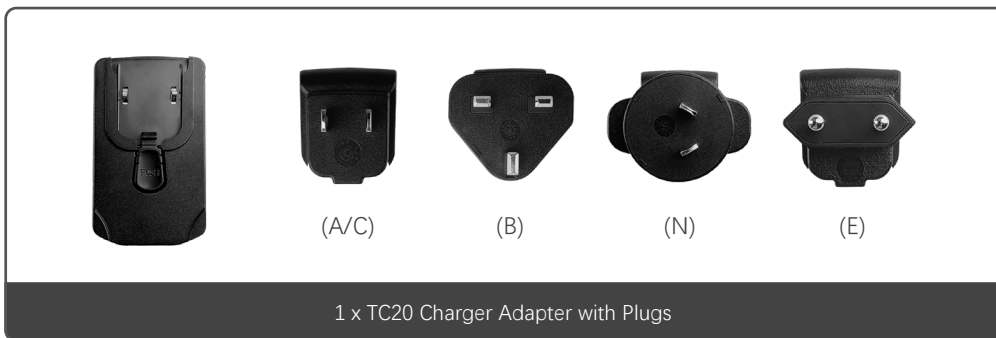

Oscar (Basic) Rover Item List

Receiver with Basic Accessories

Standard Rover Accessories

TC20 Controller Kit

Optional Accessories

[1] The model of the cable will be delivered according to customer requirements.
A: American, B: British, C: Chinese, E: European, N: Australian