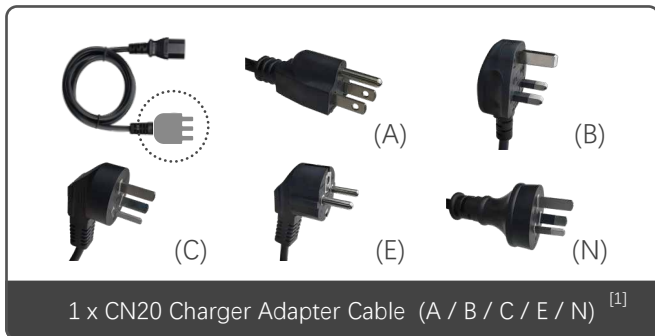

Oscar (Basic) Rover Item List

Receiver with Basic Accessories

Standard Rover Accessories

TC20 Controller Kit

Optional Accessories

[1] The model of the cable will be delivered according to customer requirements.
A: American, B: British, C: Chinese, E: European, N: Australian