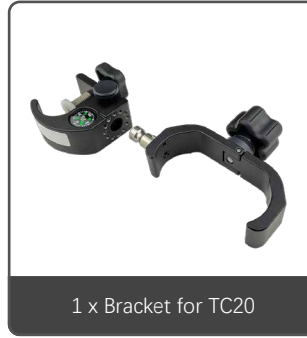

Oscar (Basic) Rover Item List

Receiver with Basic Accessories

Standard Rover Accessories

TC20 Controller Kit

Optional Accessories

[1] The model of the cable will be delivered according to customer requirements.
A: American, B: British, C: Chinese, E: European, N: Australian