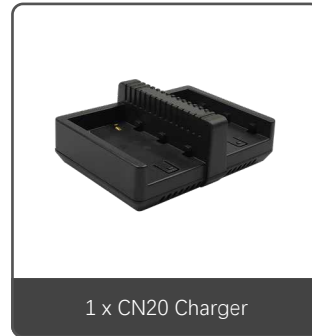

Oscar (Basic) Rover Item List

Receiver with Basic Accessories

Standard Rover Accessories

TC20 Controller Kit

Optional Accessories

[1] The model of the cable will be delivered according to customer requirements.
A: American, B: British, C: Chinese, E: European, N: Australian