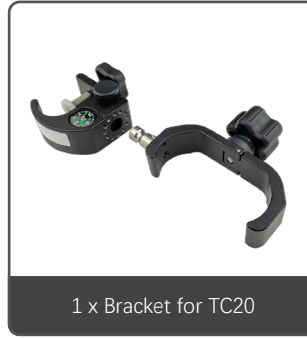

Oscar (Ultimate) Rover Item List

Receiver with Basic Accessories

Standard Rover Accessories

TC20 Controller Kit

Optional Accessories

[1] The model of the cable will be delivered according to customer requirements.
A: American, B: British, C: Chinese, E: European, N: Australian