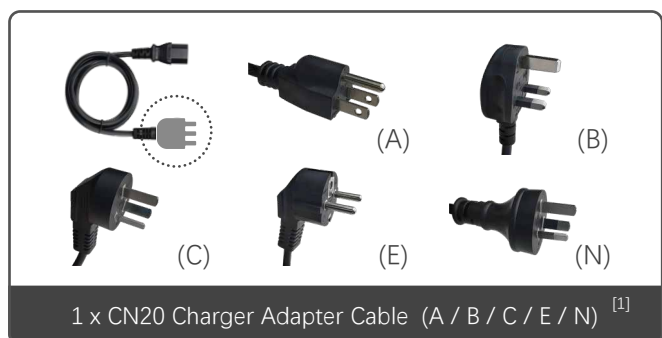

Oscar (Ultimate) Rover Item List

Receiver with Basic Accessories

Standard Rover Accessories

TC20 Controller Kit

Optional Accessories

[1] The model of the cable will be delivered according to customer requirements.
A: American, B: British, C: Chinese, E: European, N: Australian