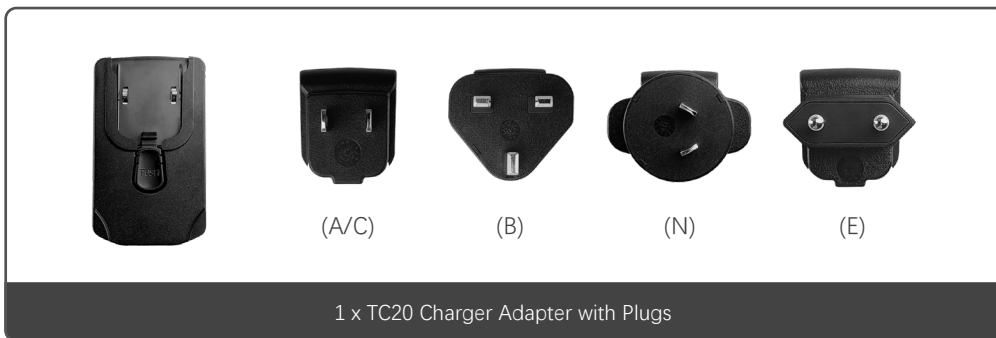

Oscar (Ultimate) Rover Item List

Receiver with Basic Accessories

Standard Rover Accessories

TC20 Controller Kit

Optional Accessories

[1] The model of the cable will be delivered according to customer requirements.
A: American, B: British, C: Chinese, E: European, N: Australian