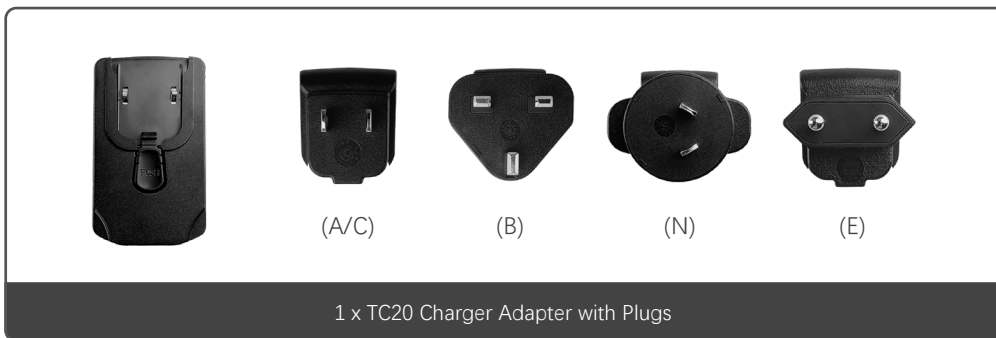

Oscar (Advanced) Rover Item List

Receiver with Basic Accessories

Standard Rover Accessories

TC20 Controller Kit

Optional Accessories

[1] The model of the cable will be delivered according to customer requirements.
A: American, B: British, C: Chinese, E: European, N: Australian