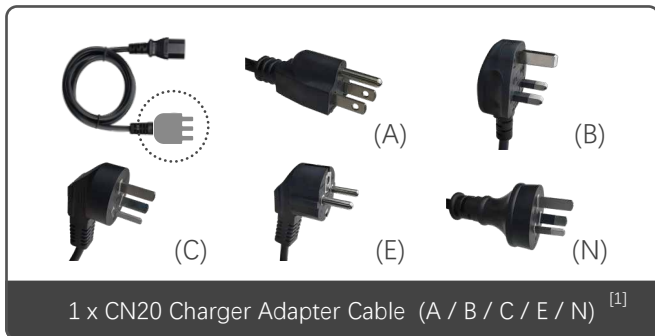

Oscar (Advanced) Rover Item List

Receiver with Basic Accessories

Standard Rover Accessories

TC20 Controller Kit

Optional Accessories

[1] The model of the cable will be delivered according to customer requirements.
A: American, B: British, C: Chinese, E: European, N: Australian