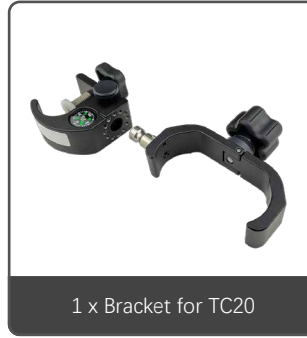

Oscar (Advanced) Rover Item List

Receiver with Basic Accessories

Standard Rover Accessories

TC20 Controller Kit

Optional Accessories

[1] The model of the cable will be delivered according to customer requirements.
A: American, B: British, C: Chinese, E: European, N: Australian