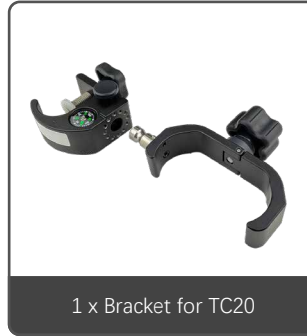

Standard Rover Accessories