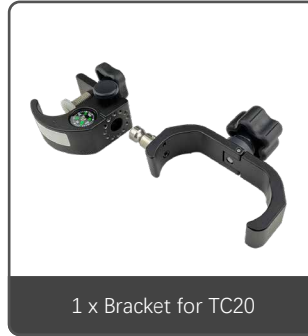

Oscar (Ultimate) Rover Item List

Receiver with Basic Accessories

Standard Rover Accessories

TC20 Controller Kit

Optional Accessories

[1] The model of the cable will be delivered according to customer requirements.
A: American, B: British, C: Chinese, E: European, N: Australian