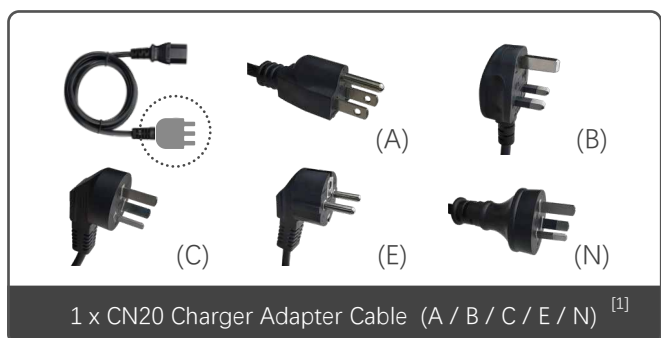

Oscar (Ultimate) Rover Item List

Receiver with Basic Accessories

Standard Rover Accessories

TC20 Controller Kit

Optional Accessories

[1] The model of the cable will be delivered according to customer requirements.
A: American, B: British, C: Chinese, E: European, N: Australian