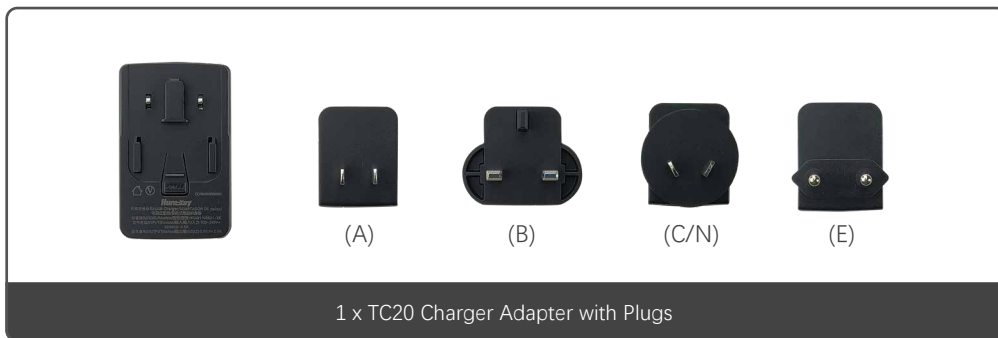

Oscar (Ultimate) Rover Item List

Receiver with Basic Accessories

Standard Rover Accessories

TC20 Controller Kit

Optional Accessories

[1] The model of the cable will be delivered according to customer requirements.
A: American, B: British, C: Chinese, E: European, N: Australian